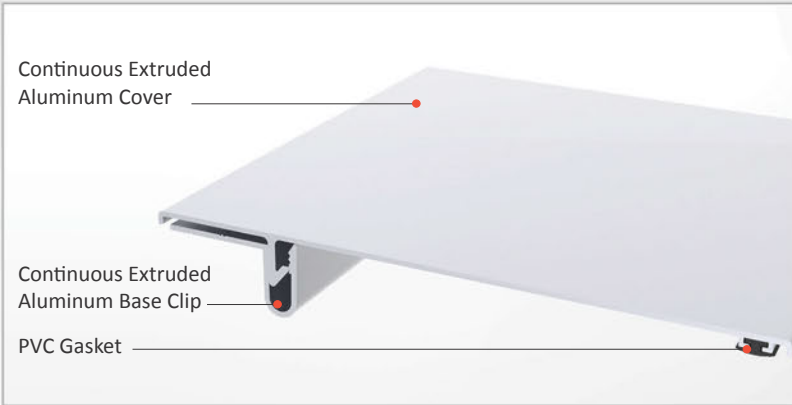

AS U160 surface mounted overall metal cover can easily be applied to all types of parallel wall and ceiling and gives a decorative aspect to the places with invisible screwing system. Base clip is screwed on the surface from one side and the snap-on cover is placed on it. Easy installation, decorative view, high movement ability & maintenance-free characteristics makes AS U160 a favorable profile. It can be aligned with floor covers.

- Application Areas** : Indoor&Outdoor / Wall & Ceiling
- Ideal for** : Shopping Malls, Airports, Residences, Hospitals, Hotels, Commercial & Public Buildings etc.
- Material** : Anodized Aluminum Cover ( Powder Coating optional ), Mill Finish Aluminum Base Clip, EPDM Gasket
- Aluminum Alloy** : 6063 AA-USA / EN AW 6063
- Optional Supplies** : Fire Barrier, Waterproof EPDM membrane

**SEISMIC**

\* Visuals are representative and the profile configuration may differ depending on the characteristics requested.

LOCATION	MODEL	GAP (Fb) mm	HEIGHT (H) MM	OVERALL WIDTH (B) mm	VISIBLE WIDTH (S) mm	MOVEMENT (W) mm	LOAD CAPACITY	STANDARD LENGTH (mt)
Wall to Wall	AS U160-050	50	5	111	111	+25/-40	N/A	3
	AS U160-100	100	5	161	161	+25/-90	N/A	3
	AS U160-150	150	5	211	211	+25/-140	N/A	3

Note: Please ask for different sizes

Profil No Profile Number	AS U160 200	AS U160 200K
Fb (mm)	200	200
H (mm) yaklaşık approx.	5	5
W± (mm) yaklaşık approx.	+25/-190	+25/-190
Renk Color	Alüminyum Kapak: Eloksalli , Alüminyum Bağlantı Parçası: Natürel , Fitiller: Siyah Aluminum Cover: Anodized , Aluminum Base Clip: Natural , Inserts:Black	
Malzeme Material	Alüminyum, EPDM Kauçuk Aluminum, EPDM Rubber	
Standart Uzunluk (m) Standard Length (m)	3	