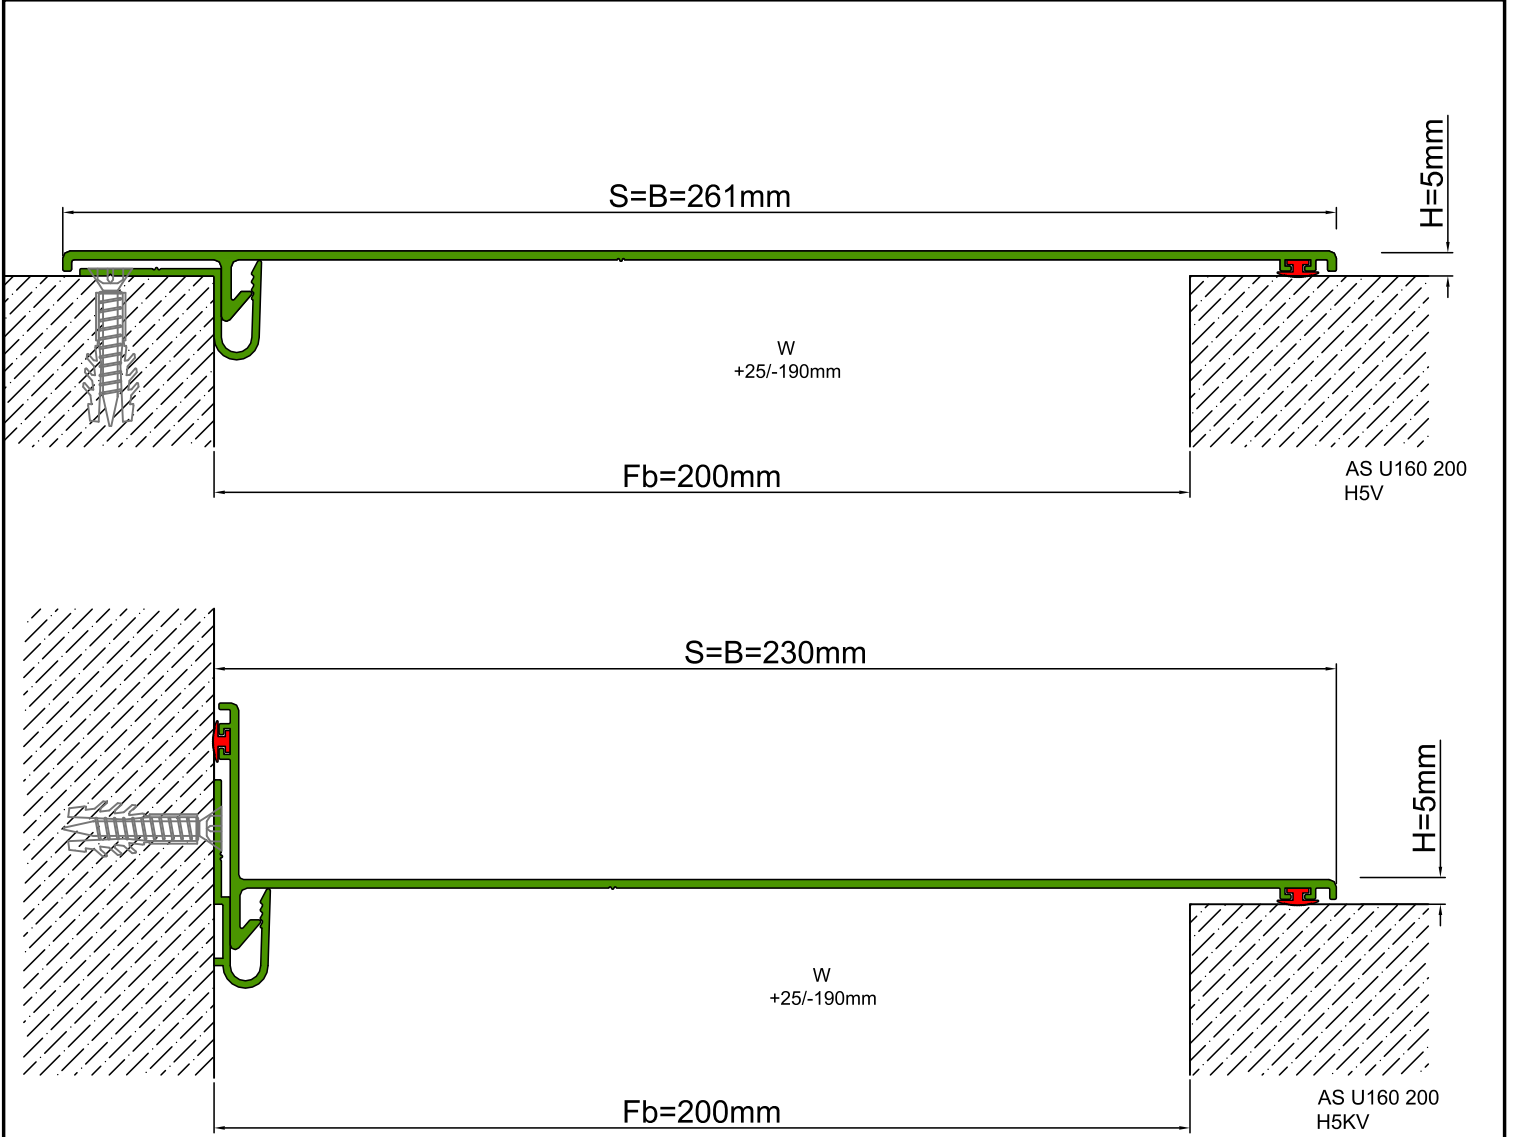

AS U160 surface mounted overall metal cover can easily be applied to all types of parallel wall and ceiling and gives a decorative aspect to the places with invisible screwing system. Base clip is screwed on the surface from one side and the snap-on cover is placed on it. Easy installation, decorative view, high movement ability & maintenance-free characteristics makes AS U160 a favorable profile. It can be aligned with floor covers.

**SEISMIC**

\* Visuals are representative and the profile configuration may differ depending on the characteristics requested.

LOCATION	MODEL	GAP (Fb) mm	HEIGHT (H) MM	OVERALL WIDTH (B) mm	VISIBLE WIDTH (S) mm	MOVEMENT (W) mm	LOAD CAPACITY	STANDARD LENGTH (mt)
Wall to Wall	AS U160-050	50	5	111	111	+25/-40	N/A	3
	AS U160-100	100	5	161	161	+25/-90	N/A	3
	AS U160-150	150	5	211	211	+25/-140	N/A	3

Note: Please ask for different sizes

Profil No Profile Number	AS U160 200	AS U160 200K
Fb (mm)	200	200
H (mm) yaklaşık approx.	5	5
W± (mm) yaklaşık approx.	+25/-190	+25/-190
Renk Color	Alüminyum Kapak: Eloksalli , Alüminyum Bağlantı Parçası: Natürel , Fitiller: Siyah Aluminum Cover: Anodized , Aluminum Base Clip: Natural , Inserts:Black	
Malzeme Material	Alüminyum, EPDM Kauçuk Aluminum, EPDM Rubber	
Standart Uzunluk (m) Standard Length (m)	3	