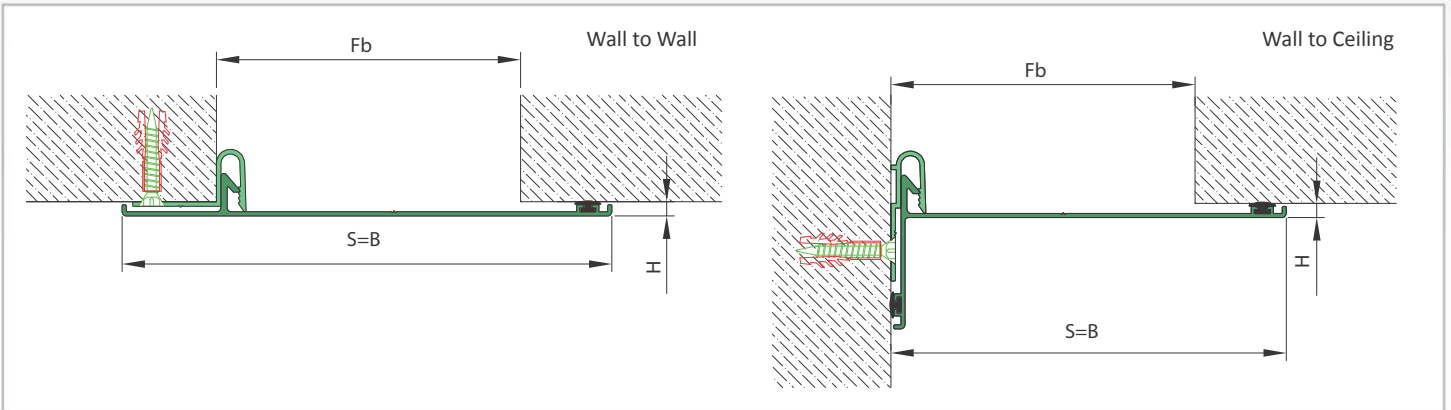

AS U160 surface mounted overall metal cover can easily be applied to all types of parallel wall and ceiling and gives a decorative aspect to the places with invisible screwing system. Base clip is screwed on the surface from one side and the snap-on cover is placed on it. Easy installation, decorative view, high movement ability & maintenance-free characteristics makes AS U160 a favorable profile. It can be aligned with floor covers.

- Application Areas** : Indoor&Outdoor / Wall & Ceiling
- Ideal for** : Shopping Malls, Airports, Residences, Hospitals, Hotels, Commercial & Public Buildings etc.
- Material** : Anodized Aluminum Cover ( Powder Coating optional ), Mill Finish Aluminum Base Clip, EPDM Gasket
- Aluminum Alloy** : 6063 AA-USA / EN AW 6063
- Optional Supplies** : Fire Barrier, Waterproof EPDM membrane

**SEISMIC**

\* Visuals are representative and the profile configuration may differ depending on the characteristics requested.

LOCATION	MODEL	GAP (Fb) mm	HEIGHT (H) MM	OVERALL WIDTH (B) mm	VISIBLE WIDTH (S) mm	MOVEMENT (W) mm	LOAD CAPACITY	STANDARD LENGTH (mt)
Wall to Wall	AS U160-050	50	5	111	111	+25/-40	N/A	3
	AS U160-100	100	5	161	161	+25/-90	N/A	3
	AS U160-150	150	5	211	211	+25/-140	N/A	3

Note: Please ask for different sizes

Profil No Profile Number	AS U160 200	AS U160 200K
Fb (mm)	200	200
H (mm) yaklaşık approx.	5	5
W± (mm) yaklaşık approx.	+25/-190	+25/-190
Renk Color	Alüminyum Kapak: Eloksalli , Alüminyum Bağlantı Parçası: Natürel , Fitiller: Siyah Aluminum Cover: Anodized , Aluminum Base Clip: Natural , Inserts:Black	
Malzeme Material	Alüminyum, EPDM Kauçuk Aluminum, EPDM Rubber	
Standart Uzunluk (m) Standard Length (m)	3	